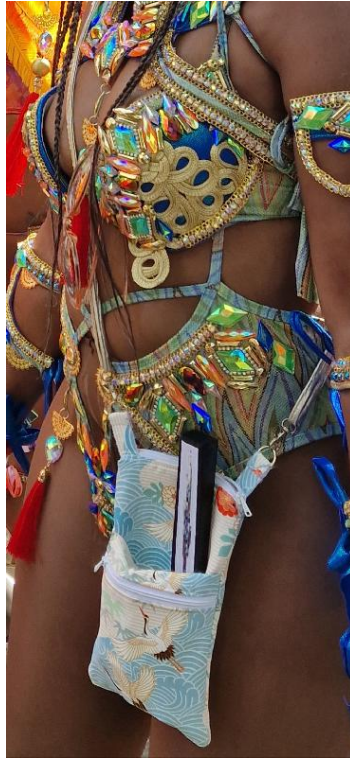

## Please Help!

My friends bag came off somewhere on this road. It is a fabric bag in light blue with cranes flying on it. Had a long gold strap. Contains an Oyster, hotel key card, lip gloss, lash glue and a Samsung phone in red case.