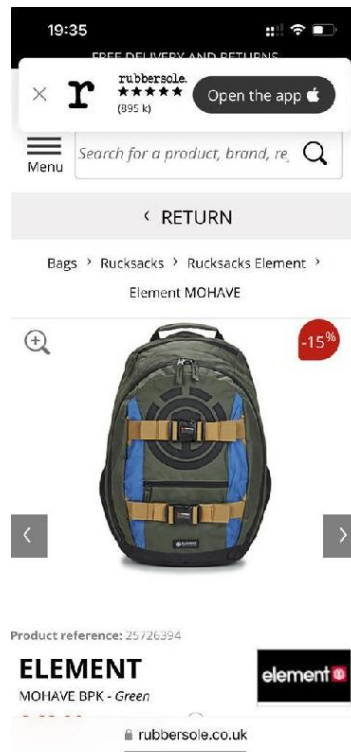

# LOST

## Please Help!

Lost on Bus: skater backpack by Element with boys overnight clothing inside. Backpack is green and a big blue.

Please contact me online:

<https://whiteboomerang.com/post/kfgiu4/>