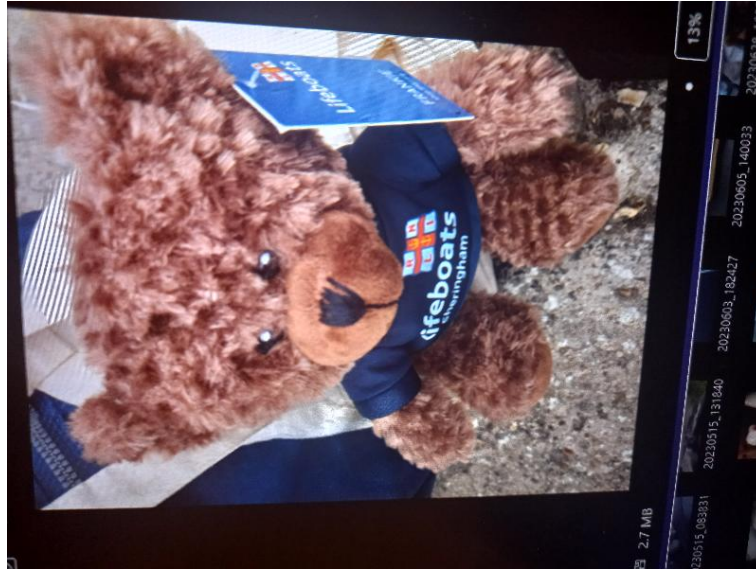

LOST

Please Help!

Whilst birdwatching on the dune area on Sunday I usually carry our bear on my back in a rucksack and sadly on return to the car on church road he has fallen out. A quick search before dark failed to find him