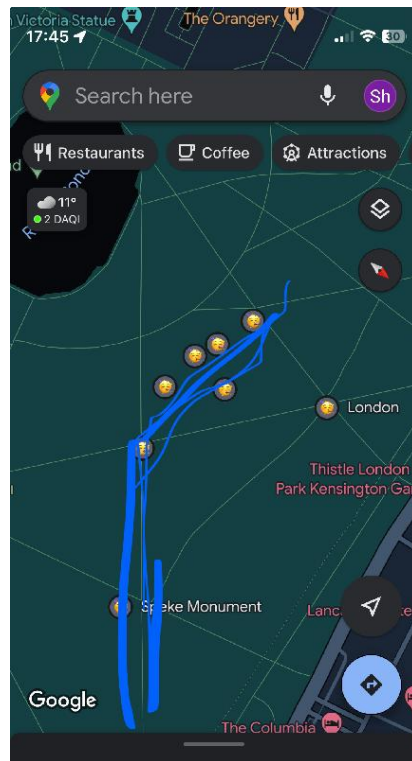

LOST

Please Help!

Hi! I dropped my keys which looks like a light coloured long (1/2 hand length) and wide irregular wood piece with my keys and a blue/ black fob attached! Please let me know if you have come across them!