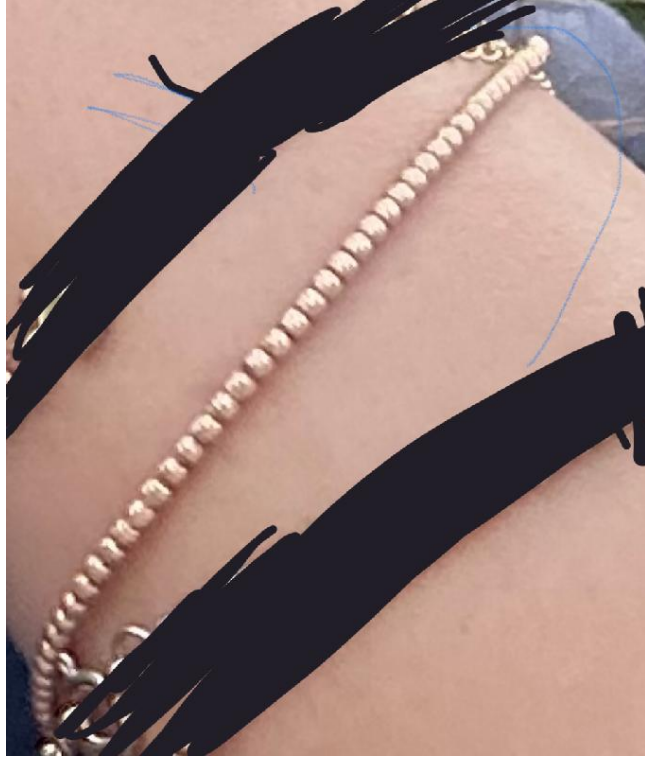

LOST

Please Help!

Hello, I lost my rose gold bracelet on the District line. It has a hand amulet attached to it with the letter R. It's very sentimental and dear to me. If found please contact me

Please contact me online: