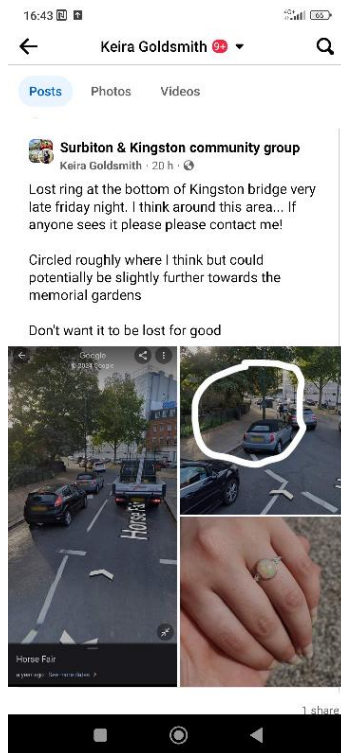

LOST

Please Help!

I lost an engagement ring at the bottom of Kingston bridge by the roundabout/memorial gardens late Friday night. It's a silver band, with a single white opal stone with flashes of red, green and blue