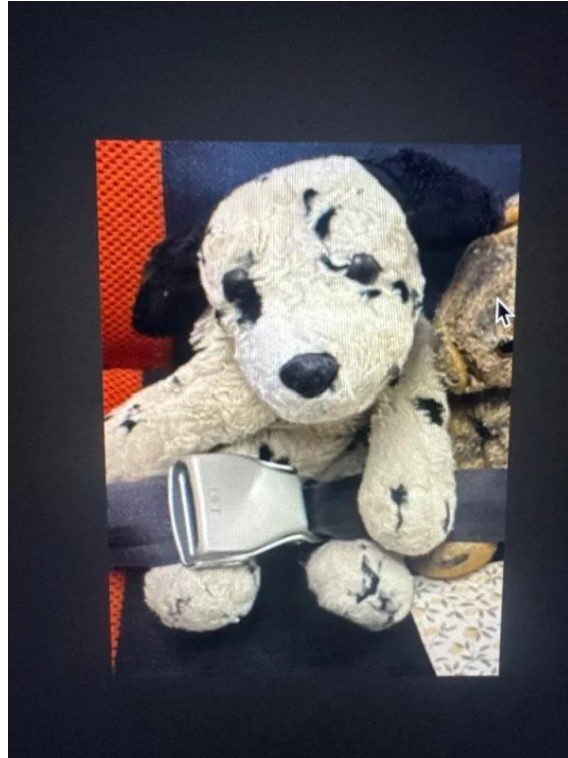

# LOST

## Please Help!

Hi there, I lost my beloved Dalmatian teddybear somewhere between gate B25 and landing at Luton airport. I am in contact with both airports and the easy jet crew of the 19:50 flight.

Please contact me online: