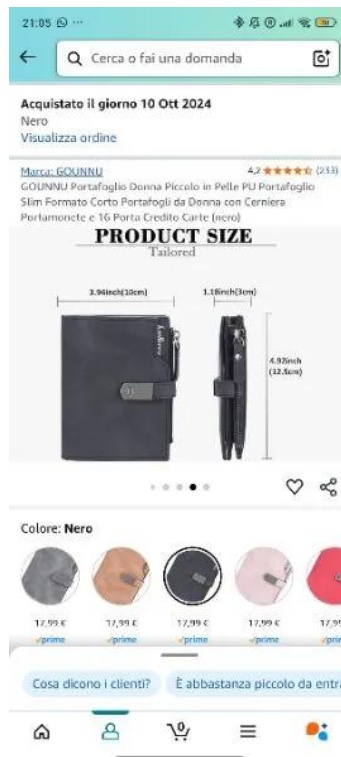

LOST

Please Help!

Hi! I lost my wallet on the 28th of march, not sure where. I believe I dropped it somewhere. I've been to the tower of London, borough market, anchor bankside, Tate modern. I have all my documents inside