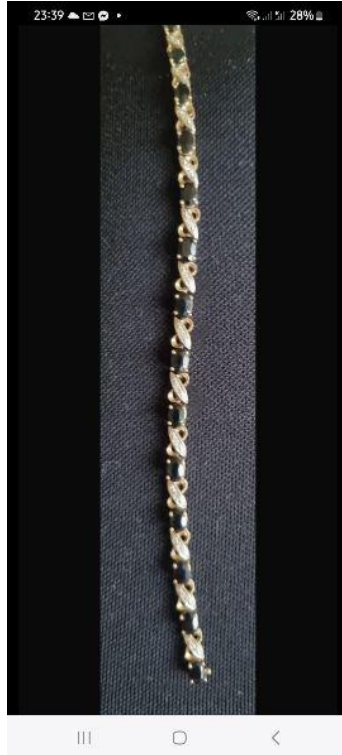

LOST

Please Help!

Walked out of London bridge station to tooley street went in to a pub and flat iron restaurant all on tooley street ..it was there I realised I had lost my gold hinged sapphire and diamond bracelet. This was a special 21st birthday gift passed down from mother iam heartbroken and would like to offer £100 reward maybe more if returned found . ☹☹