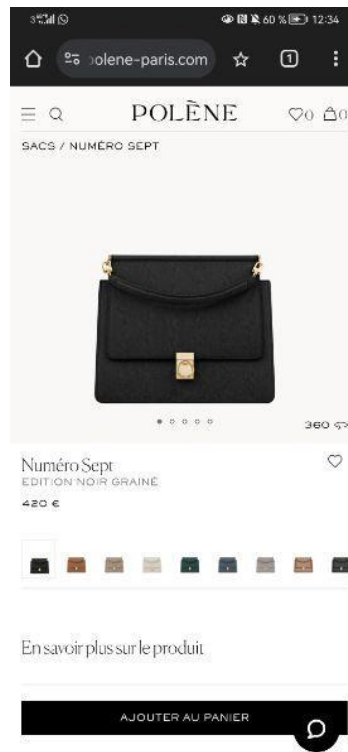

LOST

Please Help!

Black handbag from the brand polène with my wallet, my ID, my passport, my credit card. Basically everything. The wallet is black and from the brand claudie pierlot Someone stole my bag in a restaurant. He went to waterloo to use all of my credits cards. Maybe we threw the bag and my papers somewhere in the town